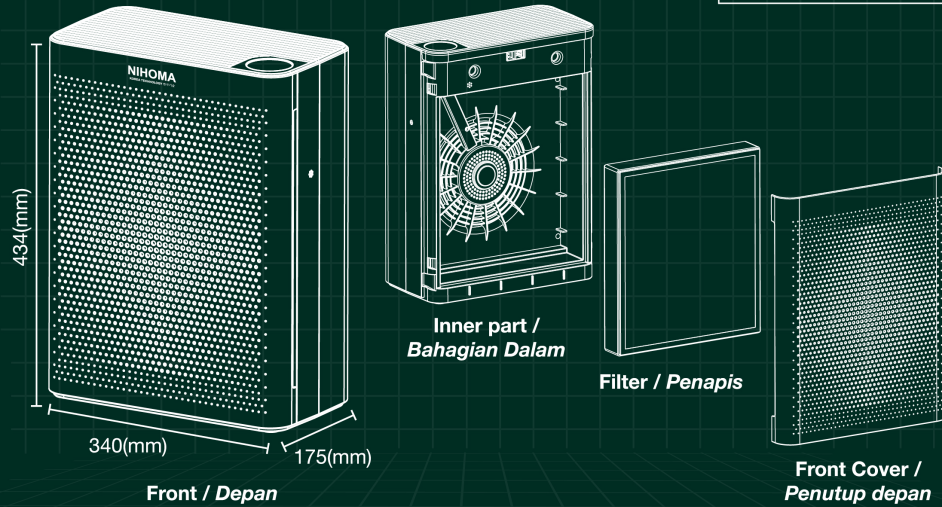

Specifications/Spesifikasi

Recommended Retail Price (R.R.P):
Harga Pasaran Disyorkan
RM 1,799.00