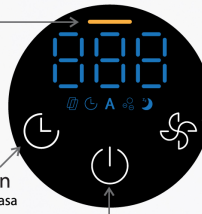

High **CADR** and Powerful purification
CADR tinggi dan penulenan berkuasa

NIHOMA

High CADR
CADR tinggi

Formaldehyde PM2.5 Removal
Penyingkiran Formaldehid PM2.5

Anti-bacterial and Anti-virus
Anti-bakteria dan Anti-virus

Energy Saving
Penjimatan tenaga

Odour and Second-hand
Smoke Removal
Bau dan Pembuangan
Asap Terpakai

Low Noise
Kurang Bunyi

Stylish Appearance
Penampilan Bergaya

Compact Size
Saiz Kompak

Minimalist UI design
Reka bentuk UI minimalis

Three-coloured air quality indicator for peace of mind that purification is visible.
Penunjuk kualiti udara tiga warna bagi ketenangan fikiran bahawa penulenan udara dapat dilihat.

Air quality indicator

Penunjuk kualiti udara
Three-coloured air quality indicator. Real-time display of current air conditions.
Penunjuk kualiti udara tiga warna. Paparan masa nyata keadaan udara semasa.

EXCELLENT GOOD POOR
TERBAIK BAIK TIDAK BAIK

Timer button
Butang tetapan masa

Switch button
Butang suis